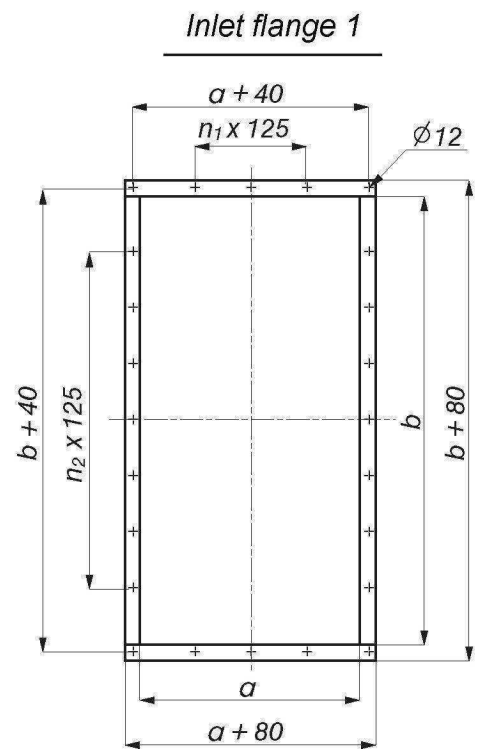

Outlet flange 2

Pulse Jet Filter type GF-12x16 ÷ GF-60x16 (double-row)

Inlet flange 1

Rotary valve flange 3