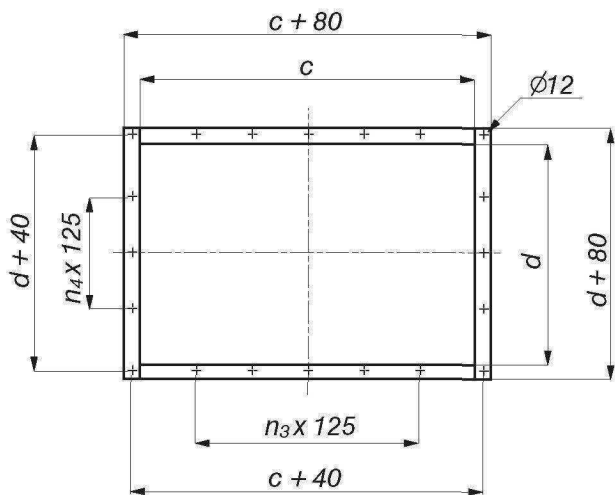

Outlet flange 2

Pulse Jet Filter type GF-12x16 ÷ GF-60x16 (double-row)

Inlet flange 1

Rotary valve flange 3